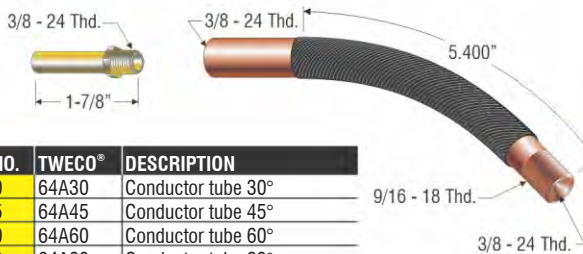

Also available in 12", 18" and 24"

PROFAX NO.	TWECO®	DESCRIPTION
PX 63-45	63-45	Conductor tube 45°
PX 63-60	63-60	Conductor tube 60°
PX 63-80	63-80	Conductor tube 80°
PX 63-180	63-180	Conductor tube 180°
PX 62N	62N	Nipple

PROFAX NO.	TWECO®	DESCRIPTION
PX 63-45J	63-45J	Jacketed conductor tube 45°
PX 63-60J	63-60J	Jacketed conductor tube 60°
PX 63-180J	63-180J	Jacketed conductor tube 180°
PX 62N	62N	Nipple

Also available in 12", 18" and 24"