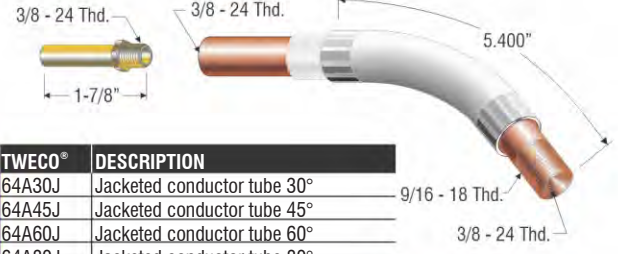

PROFAX NO.	TWECO®	DESCRIPTION
PX 64A30J	64A30J	Jacketed conductor tube 30°
PX 64A45J	64A45J	Jacketed conductor tube 45°
PX 64A60J	64A60J	Jacketed conductor tube 60°
PX 64A80J	64A80J	Jacketed conductor tube 80°
PX 64A180J	64A180J	Jacketed conductor tube 180°
PX 64A60-3RJ	64A60-3RJ	Jacketed conductor tube 3" radius 60°
PX 64N	64N	Nipple

Also available in 12", 18" and 24"