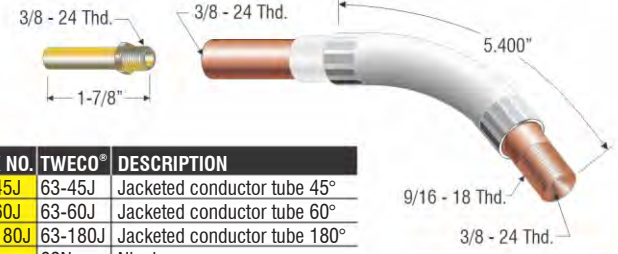

PROFAX NO.	TWECO®	DESCRIPTION
PX 62A45	62A45	Conductor tube 45°
PX 62A60	62A60	Conductor tube 60°
PX 62A80	62A80	Conductor tube 80°
PX 62A180	62A180	Conductor tube 180°
PX 62N	62N	Nipple

PROFAX NO.	TWECO®	DESCRIPTION
PX 62A45J	62A45J	Jacketed conductor tube 45°
PX 62A60J	62A60J	Jacketed conductor tube 60°
PX 62A180J	62A180J	Jacketed conductor tube 180°
PX 62N	62N	Nipple

Also available in 12", 18" and 24"

PROFAX NO.	TWECO®	DESCRIPTION
PX 63-45	63-45	Conductor tube 45°
PX 63-60	63-60	Conductor tube 60°
PX 63-80	63-80	Conductor tube 80°
PX 63-180	63-180	Conductor tube 180°
PX 62N	62N	Nipple

PROFAX NO.	TWECO®	DESCRIPTION
PX 63-45J	63-45J	Jacketed conductor tube 45°
PX 63-60J	63-60J	Jacketed conductor tube 60°
PX 63-180J	63-180J	Jacketed conductor tube 180°
PX 62N	62N	Nipple

Also available in 12", 18" and 24"

Also available in 12", 18" and 24"

PROFAX NO.	TWECO®	DESCRIPTION
PX 65-45	65-45	Conductor tube 45°
PX 65-60	65-60	Conductor tube 60°
PX 65-80	65-80	Conductor tube 80°
PX 65-180	65-180	Conductor tube 180°
PX 65-60-3R	65-60-3R	Conductor tube 3" radius 60°
PX 65N	65N	Nipple