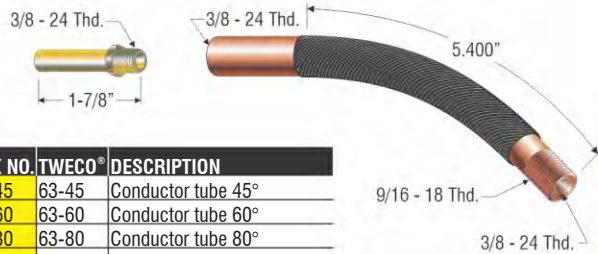

PROFAX NO.	TWECO®	DESCRIPTION
PX 62A45	62A45	Conductor tube 45°
PX 62A60	62A60	Conductor tube 60°
PX 62A80	62A80	Conductor tube 80°
PX 62A180	62A180	Conductor tube 180°
PX 62N	62N	Nipple

PROFAX NO.	TWECO®	DESCRIPTION
PX 62A45J	62A45J	Jacketed conductor tube 45°
PX 62A60J	62A60J	Jacketed conductor tube 60°
PX 62A180J	62A180J	Jacketed conductor tube 180°
PX 62N	62N	Nipple

Also available in 12", 18" and 24"

PROFAX NO.	TWECO®	DESCRIPTION
PX 63-45	63-45	Conductor tube 45°
PX 63-60	63-60	Conductor tube 60°
PX 63-80	63-80	Conductor tube 80°
PX 63-180	63-180	Conductor tube 180°
PX 62N	62N	Nipple

PROFAX NO.	TWECO®	DESCRIPTION
PX 63-45J	63-45J	Jacketed conductor tube 45°
PX 63-60J	63-60J	Jacketed conductor tube 60°
PX 63-180J	63-180J	Jacketed conductor tube 180°
PX 62N	62N	Nipple

Also available in 12", 18" and 24"

Also available in 12", 18" and 24"

PROFAX NO.	TWECO®	DESCRIPTION
PX 65-45	65-45	Conductor tube 45°
PX 65-60	65-60	Conductor tube 60°
PX 65-80	65-80	Conductor tube 80°
PX 65-180	65-180	Conductor tube 180°
PX 65-60-3R	65-60-3R	Conductor tube 3" radius 60°
PX 65N	65N	Nipple