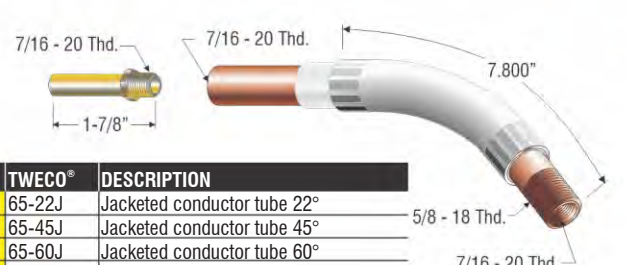

PROFAX NO.	TWECO®	DESCRIPTION
PX 65-22J	65-22J	Jacketed conductor tube 22°
PX 65-45J	65-45J	Jacketed conductor tube 45°
PX 65-60J	65-60J	Jacketed conductor tube 60°
PX 65-180J	65-180J	Jacketed conductor tube 180°
PX 65-60-3RJ	65-60-3RJ	Jacketed conductor tube 3" radius 60°
PX 65N	65N	Nipple

Also available in 12", 18" and 24"