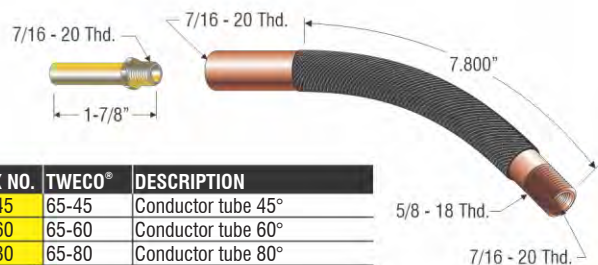

PROFAX NO.	TWECO®	DESCRIPTION
PX 65-45	65-45	Conductor tube 45°
PX 65-60	65-60	Conductor tube 60°
PX 65-80	65-80	Conductor tube 80°
PX 65-180	65-180	Conductor tube 180°
PX 65-60-3R	65-60-3R	Conductor tube 3" radius 60°
PX 65N	65N	Nipple