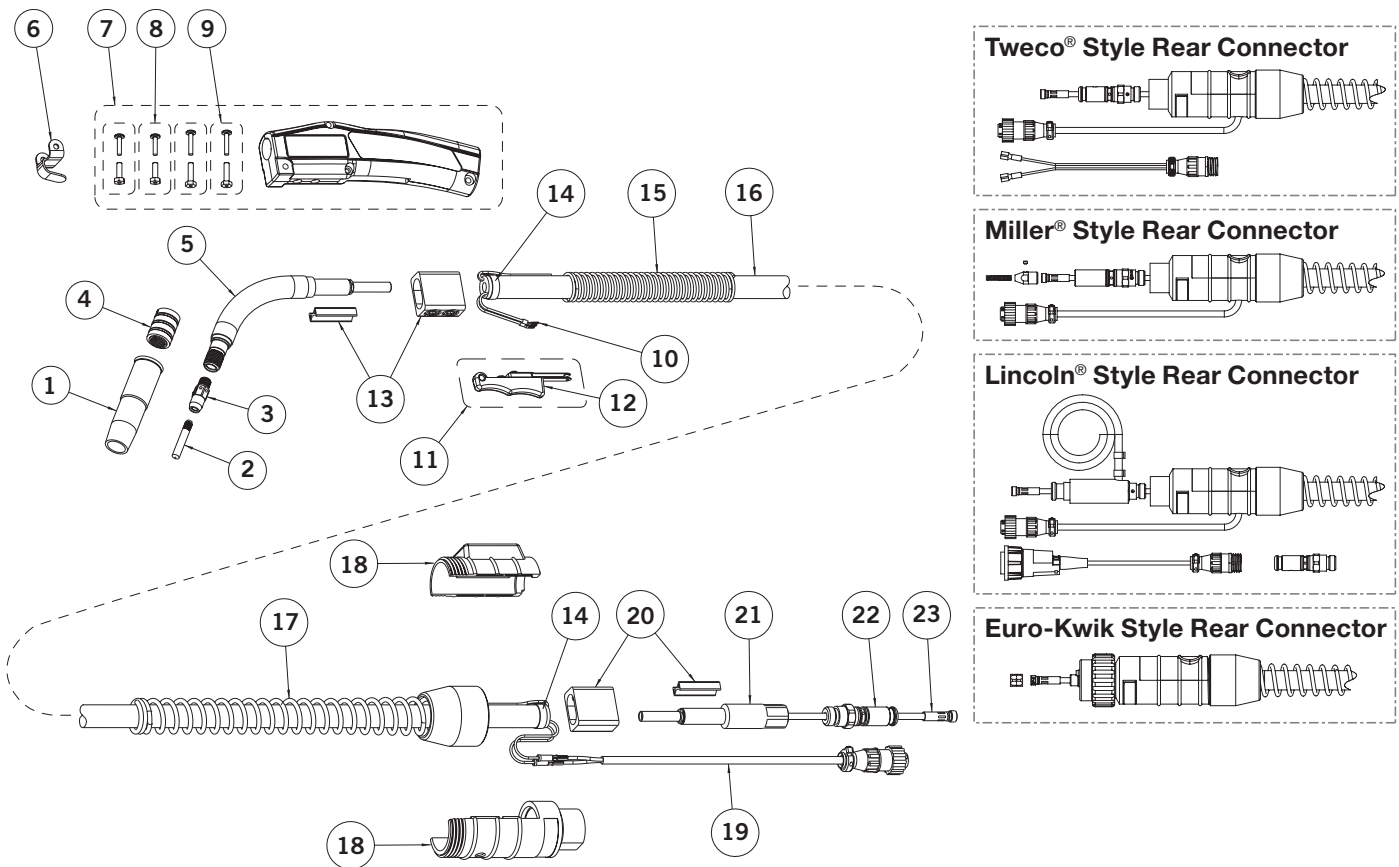

WeldSkill® WM MIG Gun Replacement Parts

#	Description	WeldSkill 250 Amp		WeldSkill 400 Amp		WeldSkill 500 Amp	
		Part No.	Stock No.	Part No.	Stock No.	Part No.	Stock No.
1	Nozzles	WS22 Series		WS24A Series		WS25CT Series	
2	Contact Tips	WS14 Series		WS14 Series		WS15H Series	
3	Gas Diffusers	WS52		WS54A		WS55SW	
4	Nozzle Insulators	WS32		WS34A		35CT	
5	Conductor Tubes	WM250J Series		WM400J Series		WM500J Series	
6	Gun Hanger	152	2020-2152	152	2020-2152	WM155	2050-2095
7	Handle Assembly	WM1-80	2042-2029	WM4-80	2042-2031	WM5-80	2042-2032
8	Binder Post & Screw - (2 ea. Required)	122FMS	2020-2123	122FMS	2020-2123	--	--
	Binder Post & Screw - (1 ea. Required)	--	--	--	--	122FMS	2020-2123
	Binder Post & Screw - (1 ea. Required)	--	--	--	--	124FMS	2040-2125
9	Binder Post & Screw - (2 ea. Required)	122FM	2020-2122	122FM	2020-2122	124FM	2040-2124
10	Trigger Control Wire Terminal (2 ea.)	244DS	2040-2245	244	2040-2244	244	2040-2244
11	Trigger Assembly	WM91	2010-2095	WM92	2020-2096	WM92	2020-2096
12	Trigger Blades	91C	2010-2093	92C	2020-2094	92C	2020-2094
13	Front Cable Connector	WM102	2020-2107	104	2040-2104	104	2040-2104
14	Cable Clamp	136	2060-2690	136	2060-2690	136	2060-2690
15	Front Strain Relief Spring	WM2SSR	2020-2134	WM4SSR	2040-2141	WM5SSR	2050-2096
16	Cablehoz®	200	1720-2100	400	1740-2100	500	1750-2100
17	Rear Strain Relief Spring	235RSSR	2060-2035	235RSSR	2060-2035	235RSSR	2060-2035
18	Rear Case (Direct Plug)	R6RC	2060-2040	R6RC	2060-2040	R6RC	2060-2040
	Rear Case (Euro Style)	X6RC	2060-2006	X6RC	2060-2006	X6RC	2060-2006
19	Control Wire (Standard)	MS354-DSM	2060-2140	MS354-DSM	2060-2140	MS354-DSM	2060-2140
	Control Wire (Dual Schedule)	194DS	2040-2195	194DS	2040-2195	194DS	2040-2195
20	Rear Cable Connector (Direct Plug)	104	2040-2104	--	--	--	--
	Rear Cable Connector (Euro Style)	172X-M	2020-2181	174X-M	2040-2181	176X-M	2060-2181
21	Adapter (Direct Plug)	M170-2H	2020-2165	M170-4H	2020-2166	M170-5H	2020-2167
22	Connector Plug	Refer to Pages 87-88		Refer to Pages 87-88		Refer to Pages 87-88	
23	Conduit Liners	Refer to Pages 155		Refer to Pages 155		Refer to Pages 155	

WELDSKILL